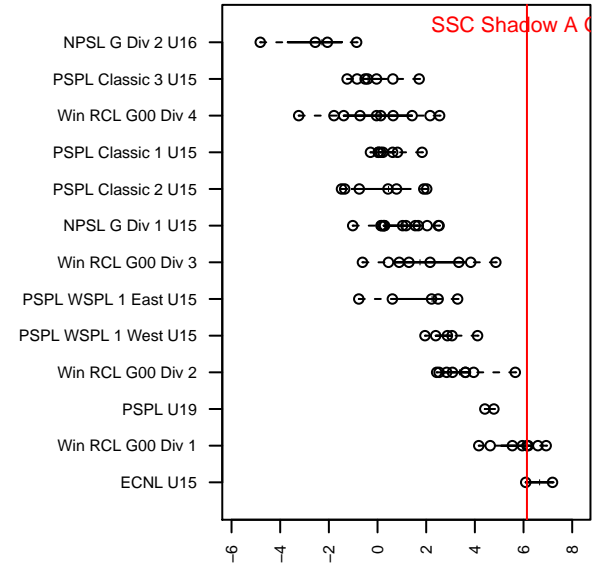

SSC Shadow A G00

Spokane SC Shadow
 Spokane, WA
 G00 total strength=1736
 attack=26.18 defense=25.16
 fall league = Win RCL G00 Div 1
 notes= Varlamos 2013, Faridnia 2014;
 Moon 2015

alt names used:
 SSC Shadow G00-A
 SSC Shadow G00-A
 SSC SHADOW G00-A (WA)
 SSC Shadow G00-A
 SSC Shadow G00-A

Venues played:
 2015 Nike Crossfire Challenge Super Group U'
 2015 Les Schwab NW Cup U17-19 U19
 2015 Win RCL G00 Div 1
 2015 FWRL G00
 2015 WYS Championship G00

SSC Shadow A G00
 Dots are actual minus expected GF (blue circles) and GA (red triangles).
 Blue line is smoothed change in attack strength. Red is smoothed change in defense strength.

**attack and defense variance (black dot)
relative to other teams
and top 10 in region**

**attack and defense rating
relative to others at age
and all opponents in last 13 months**

Performance relative to 13 month average