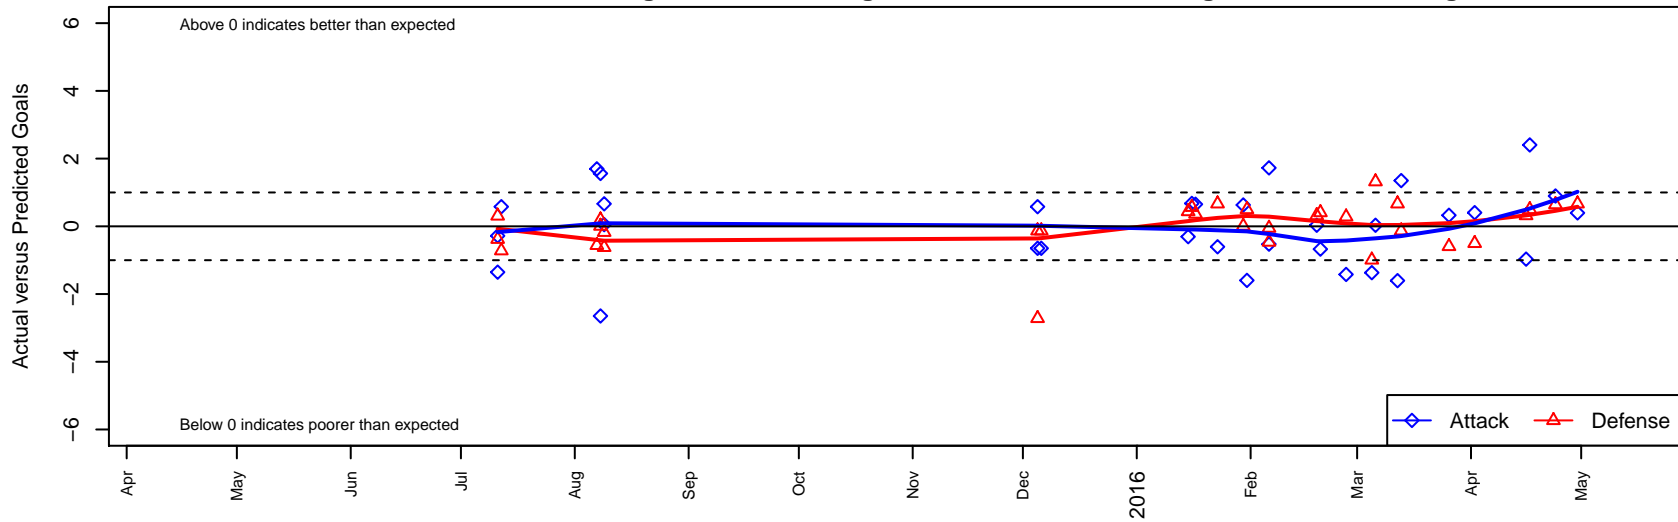

SSC Shadow A G00

Spokane SC Shadow
 Spokane, WA
 G00 total strength=1736
 attack=26.18 defense=25.16
 fall league = Win RCL G00 Div 1
 notes= Varlamos 2013, Faridnia 2014;
 Moon 2015

alt names used:
 SSC Shadow G00-A
 SSC Shadow G00-A
 SSC SHADOW G00-A (WA)
 SSC Shadow G00-A
 SSC Shadow G00-A

Venues played:
 2015 Nike Crossfire Challenge Super Group U'
 2015 Les Schwab NW Cup U17-19 U19
 2015 Win RCL G00 Div 1
 2015 FWRL G00
 2015 WYS Championship G00

SSC Shadow A G00
 Dots are actual minus expected GF (blue circles) and GA (red triangles).
 Blue line is smoothed change in attack strength. Red is smoothed change in defense strength.

**attack and defense variance (black dot)
relative to other teams
and top 10 in region**

**attack and defense rating
relative to others at age
and all opponents in last 13 months**

Performance relative to 13 month average