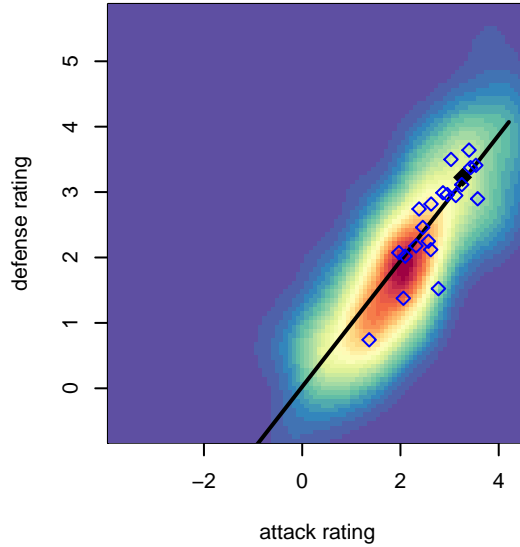

SSC Shadow A G00

Spokane SC Shadow
 Spokane, WA
 G00 total strength=1736
 attack=26.18 defense=25.16
 fall league = Win RCL G00 Div 1
 notes= Varlamos 2013, Faridnia 2014;
 Moon 2015

alt names used:
 SSC Shadow G00-A
 SSC Shadow G00-A
 SSC SHADOW G00-A (WA)
 SSC Shadow G00-A
 SSC Shadow G00-A

Venues played:
 2015 Nike Crossfire Challenge Super Group U'
 2015 Les Schwab NW Cup U17-19 U19
 2015 Win RCL G00 Div 1
 2015 FWRL G00
 2015 WYS Championship G00

SSC Shadow A G00
 Dots are actual minus expected GF (blue circles) and GA (red triangles).
 Blue line is smoothed change in attack strength. Red is smoothed change in defense strength.

**attack and defense variance (black dot)
relative to other teams
and top 10 in region**

**attack and defense rating
relative to others at age
and all opponents in last 13 months**

Performance relative to 13 month average