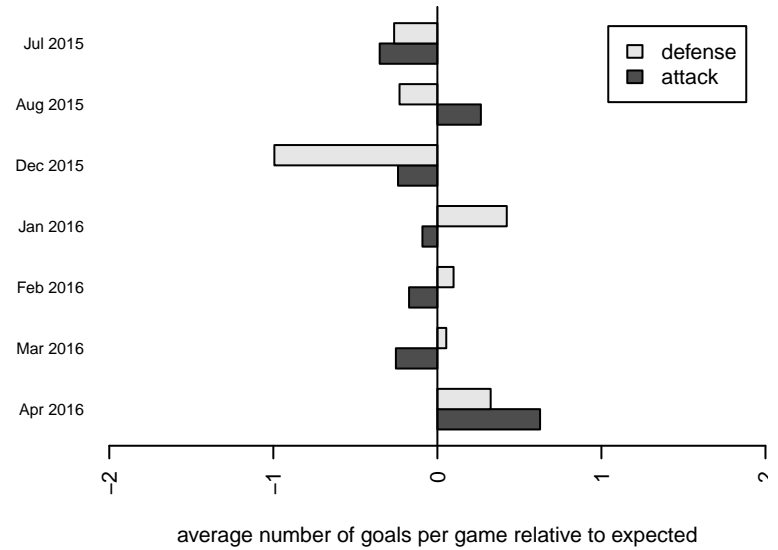

Performance relative to 13 month average