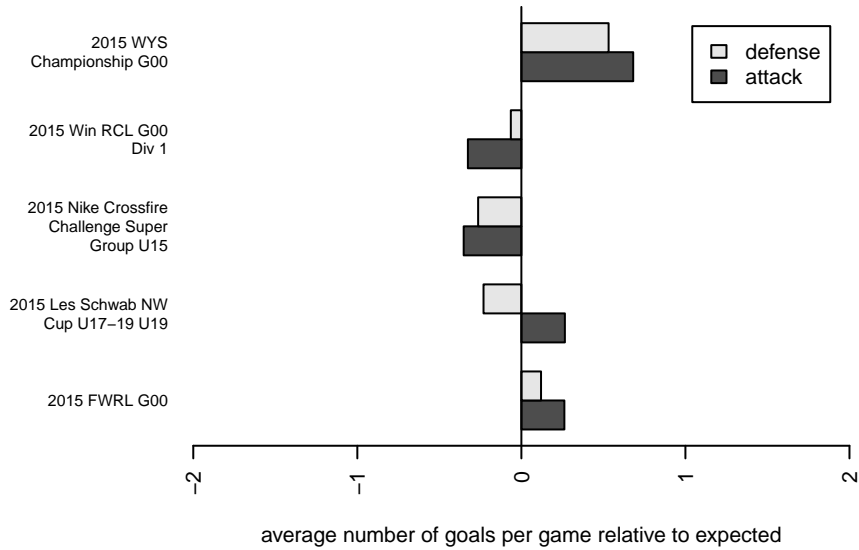

SSC Shadow A G00

Spokane SC Shadow
 Spokane, WA
 G00 total strength=1736
 attack=26.18 defense=25.16
 fall league = Win RCL G00 Div 1
 notes= Varlamos 2013, Faridnia 2014;
 Moon 2015

alt names used:
 SSC Shadow G00-A
 SSC Shadow G00-A
 SSC SHADOW G00-A (WA)
 SSC Shadow G00-A
 SSC Shadow G00-A

Venues played:
 2015 Nike Crossfire Challenge Super Group U'
 2015 Les Schwab NW Cup U17-19 U19
 2015 Win RCL G00 Div 1
 2015 FWRL G00
 2015 WYS Championship G00

SSC Shadow A G00
 Dots are actual minus expected GF (blue circles) and GA (red triangles).
 Blue line is smoothed change in attack strength. Red is smoothed change in defense strength.

**attack and defense variance (black dot)
relative to other teams
and top 10 in region**

**attack and defense rating
relative to others at age
and all opponents in last 13 months**

Performance relative to 13 month average