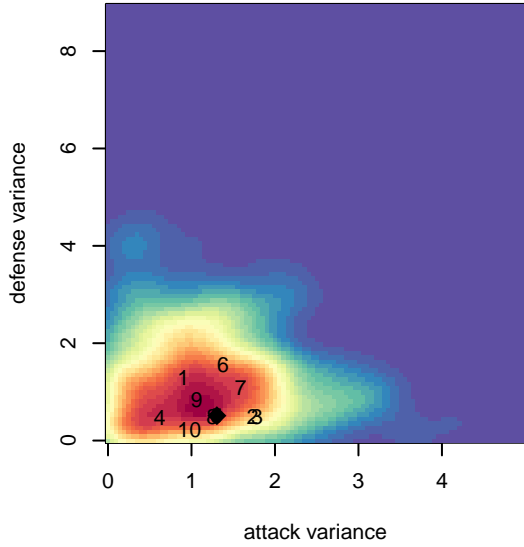

SSC Shadow A G00

Spokane SC Shadow
 Spokane, WA
 G00 total strength=1736
 attack=26.18 defense=25.16
 fall league = Win RCL G00 Div 1
 notes= Varlamos 2013, Faridnia 2014;
 Moon 2015

alt names used:
 SSC Shadow G00-A
 SSC Shadow G00-A
 SSC SHADOW G00-A (WA)
 SSC Shadow G00-A
 SSC Shadow G00-A

Venues played:
 2015 Nike Crossfire Challenge Super Group U'
 2015 Les Schwab NW Cup U17-19 U19
 2015 Win RCL G00 Div 1
 2015 FWRL G00
 2015 WYS Championship G00

SSC Shadow A G00
 Dots are actual minus expected GF (blue circles) and GA (red triangles).
 Blue line is smoothed change in attack strength. Red is smoothed change in defense strength.

**attack and defense variance (black dot)
relative to other teams
and top 10 in region**

**attack and defense rating
relative to others at age
and all opponents in last 13 months**

Performance relative to 13 month average